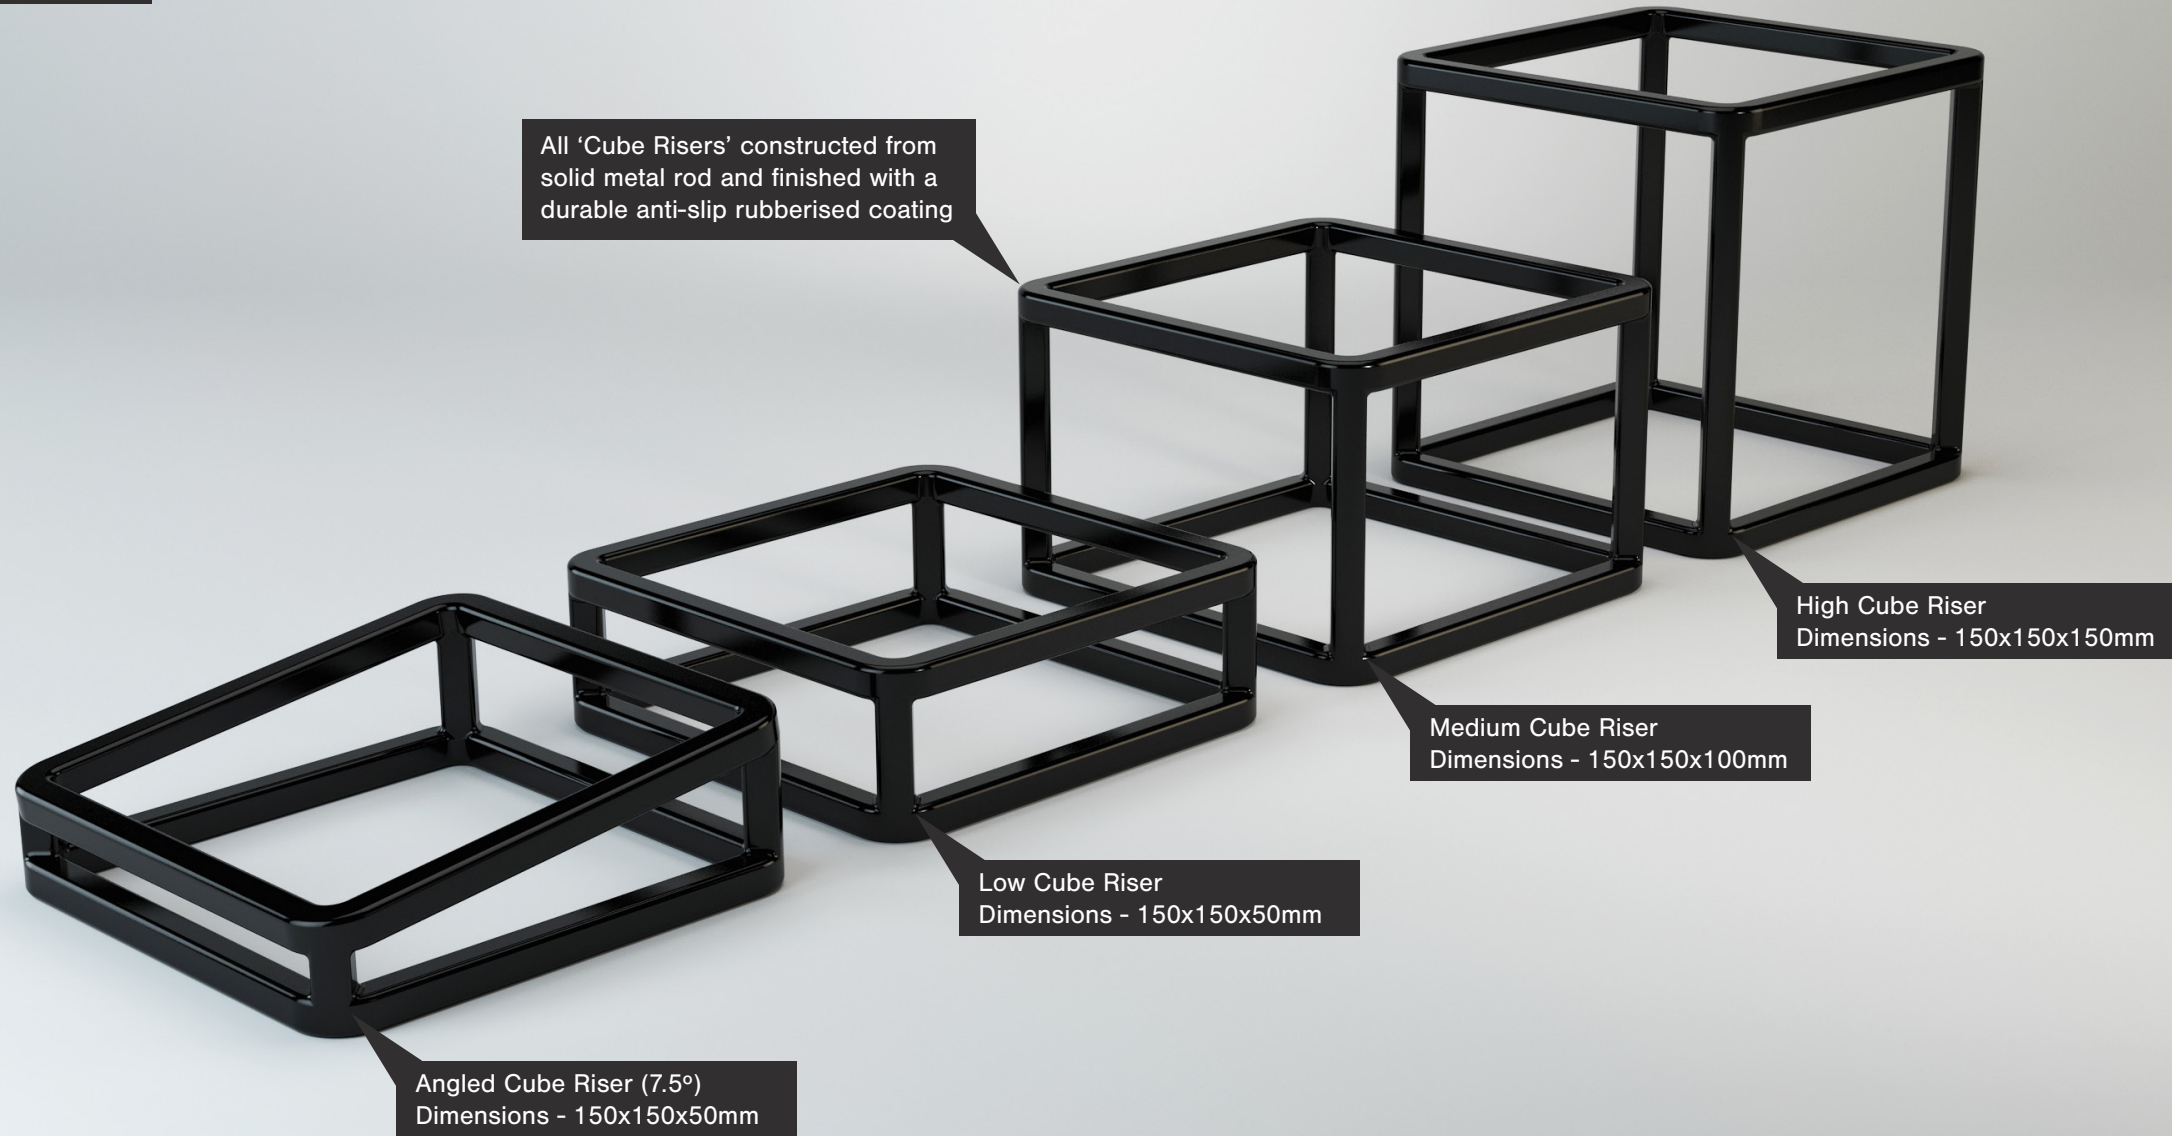

CUBE RISERS (x4).

BESPOKE PRODUCT DESIGN DETAILS

> Visual 01

CUBE RISERS (x4).

BESPOKE PRODUCT DESIGN DETAILS

> Visual 02

ELIZABETH HOUSE ▪ BADDOW ROAD
CHELMSFORD ▪ ESSEX ▪ UK ▪ CM2 0DG

T +44 (0)203 617 6970
E sales@creative.co.com
W www.creative.co.com